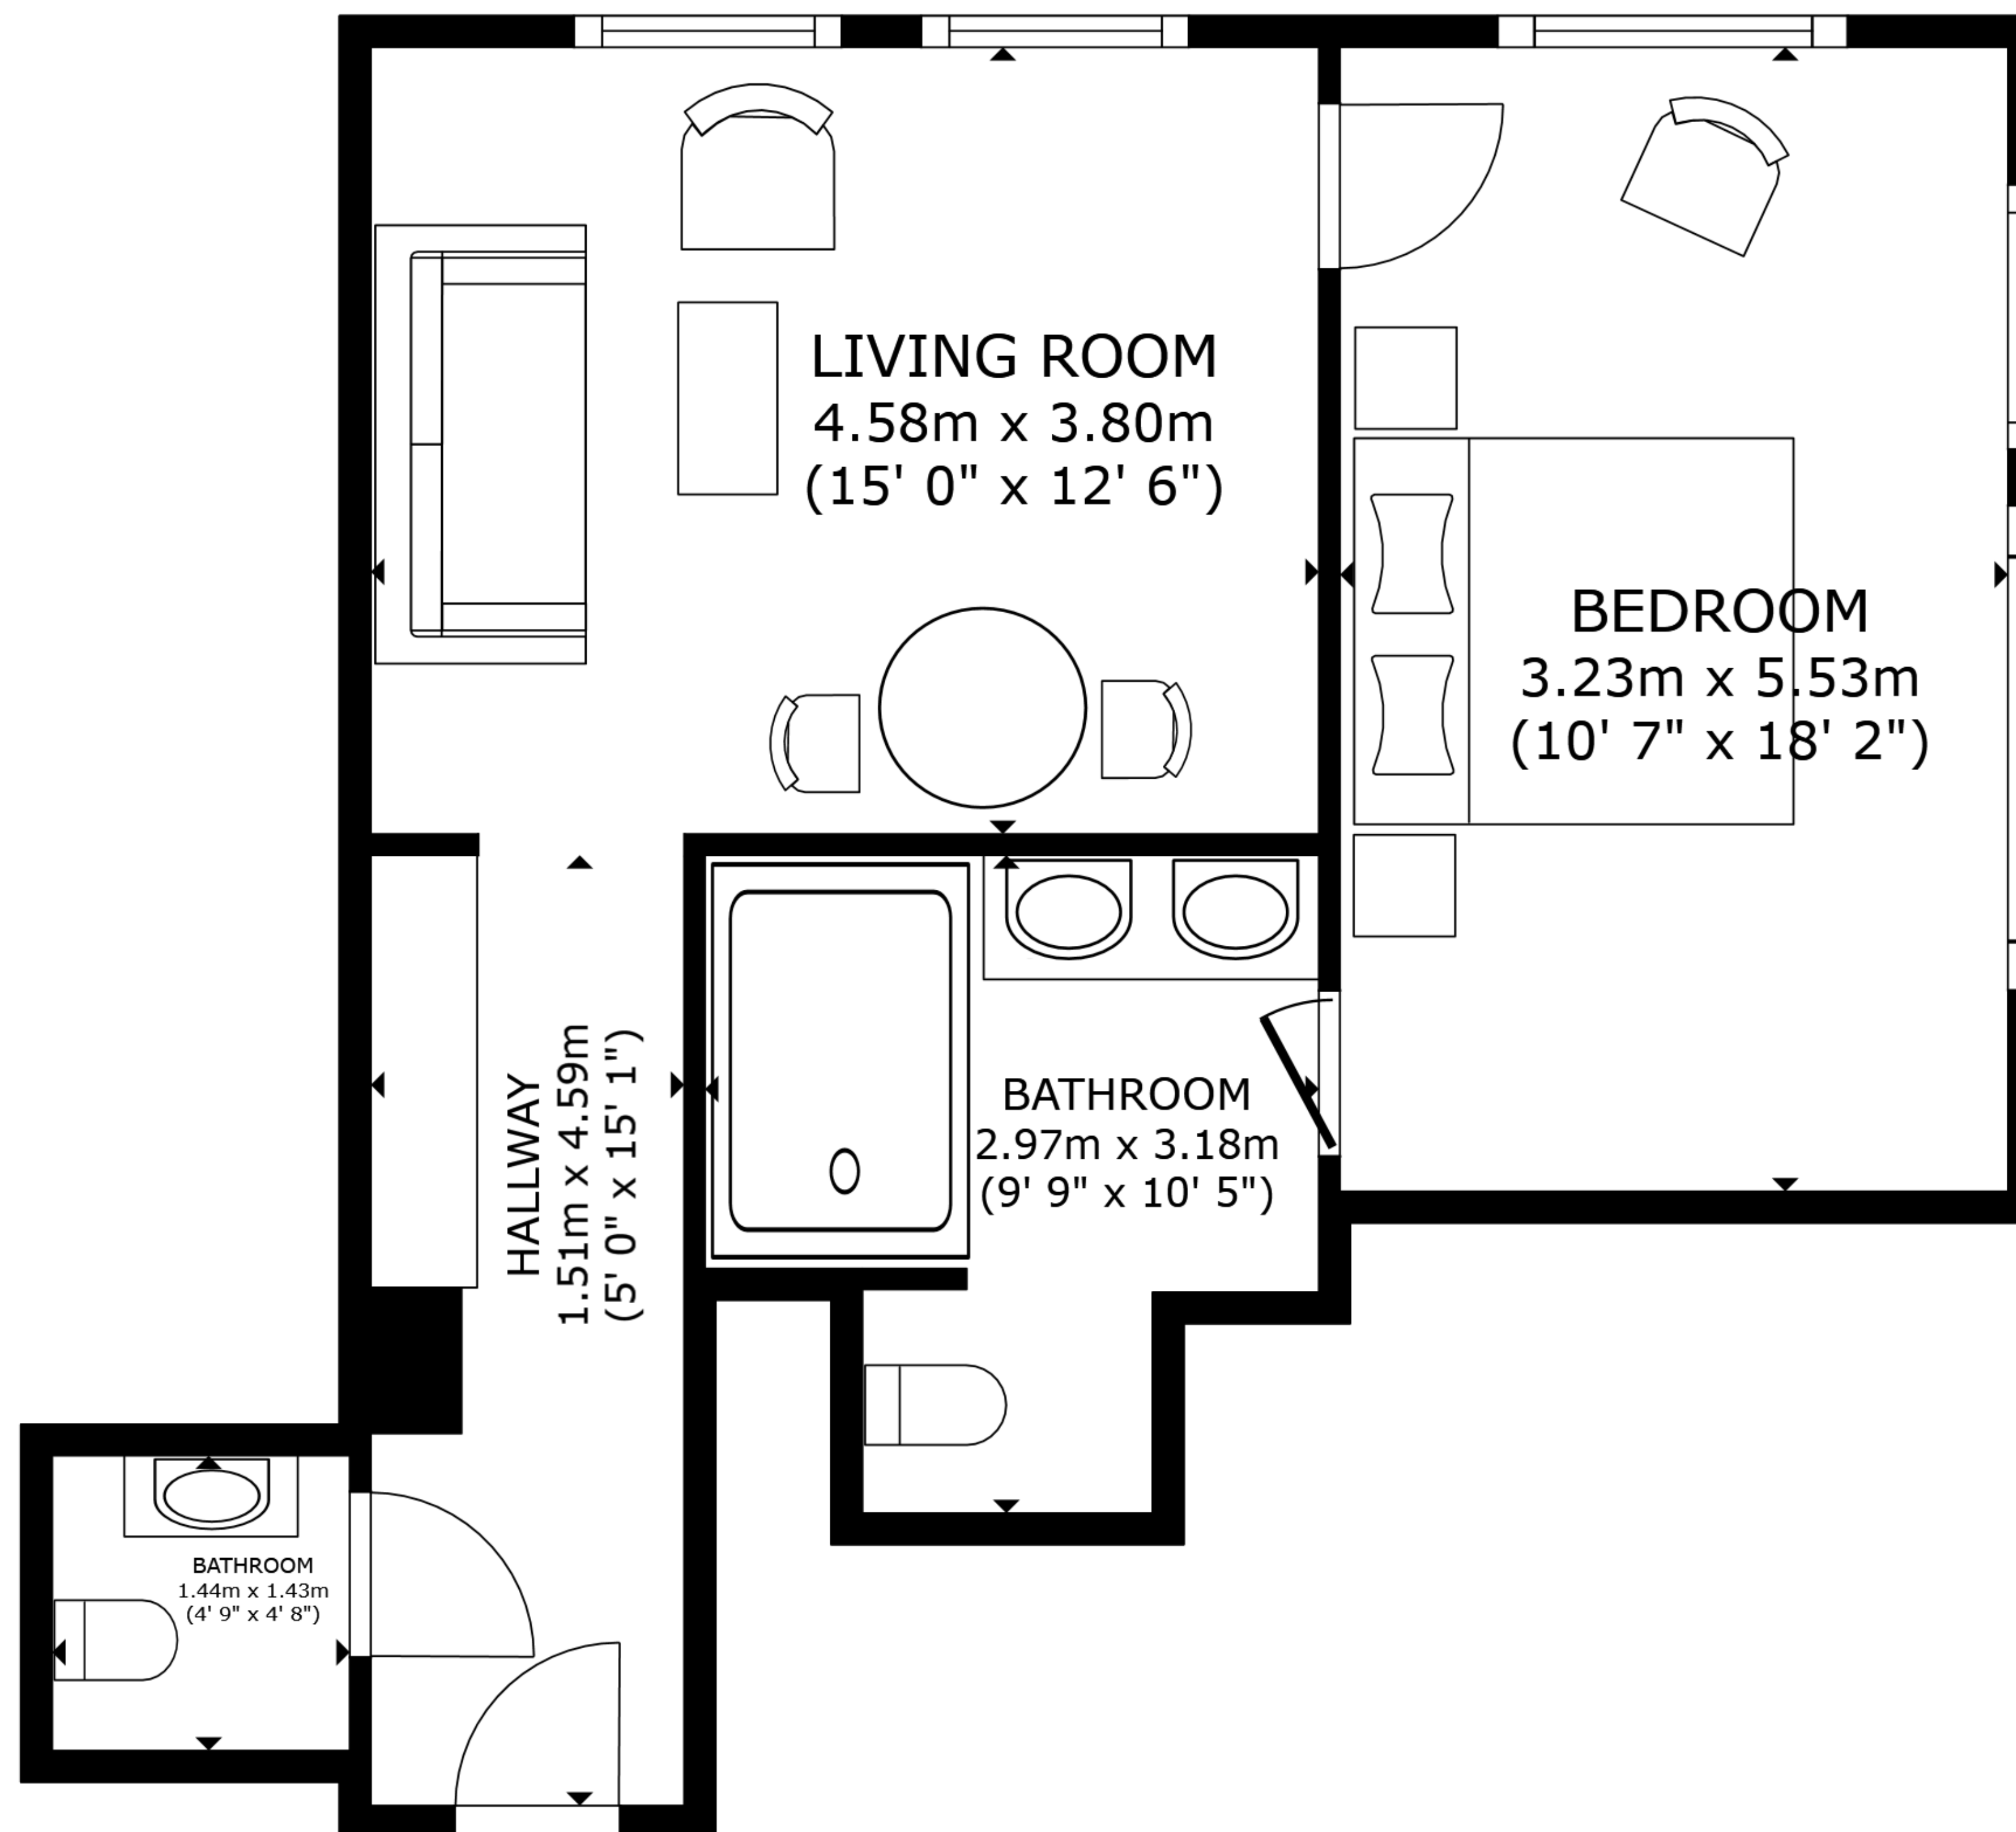

Executive Suite 55m²/592sqft

The Amauris Vienna

Kaerntner Ring 8 | 1010 Vienna | Austria

www.theauris.com | reservation.vienna@theauris.com | +43 1 22122 - 32